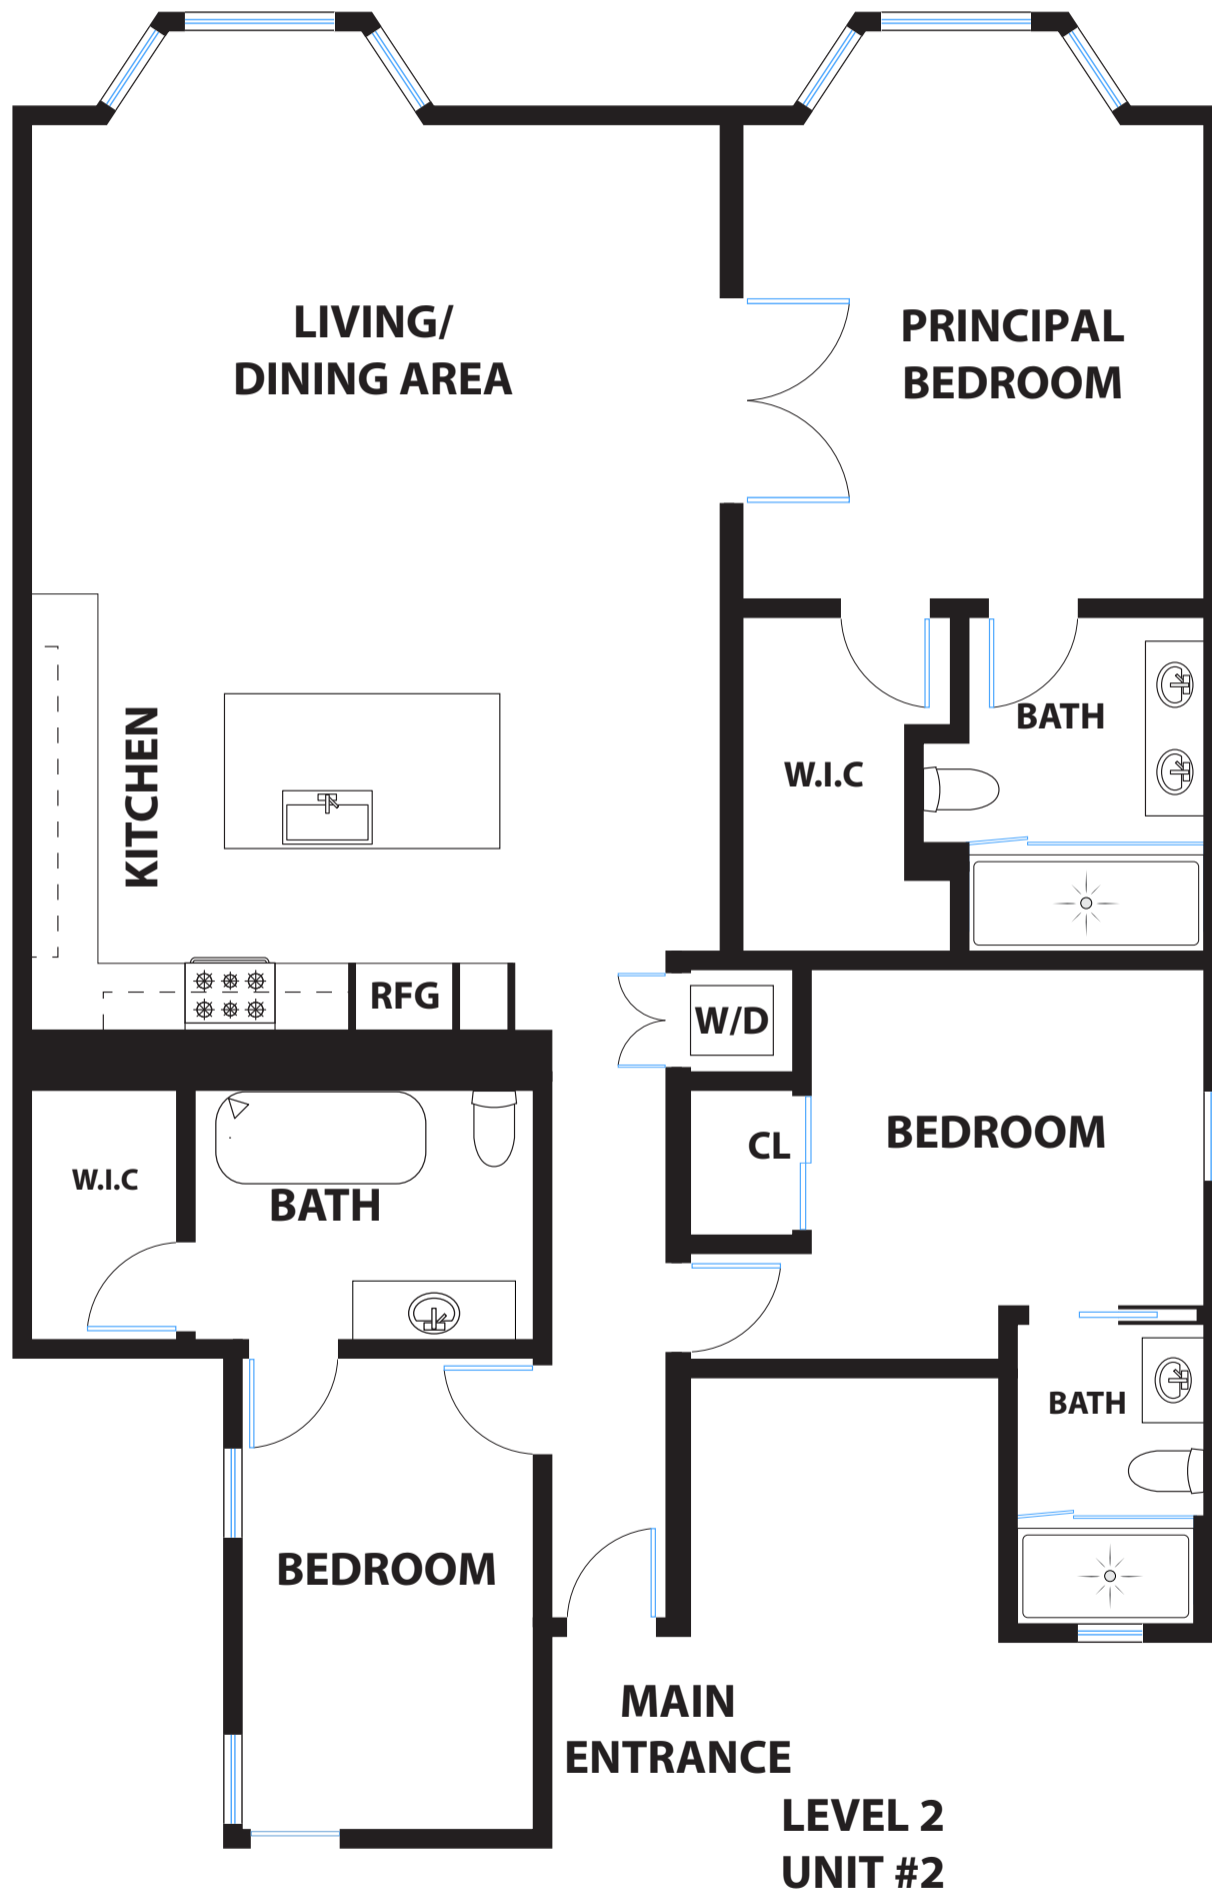

2444 VAN NESS AVENUE

SAN FRANCISCO

DISCLAIMER: RENDERING BY OPEN HOMES PHOTOGRAPHY. SCHEMATIC BASED ON MEASUREMENTS TAKEN ON SITE OF A SIMILAR UNIT. MEASUREMENTS ARE APPROXIMATE AND MAY NOT BE EXACT. DO NOT RELY ON THE ACCURACY OF THIS FLOOR PLAN WHEN DETERMINING THE PRICE OF A PROPERTY OR MAKING DECISIONS REGARDING BUYING OR SELLING OF PROPERTIES WITHOUT INDEPENDENT VERIFICATION.