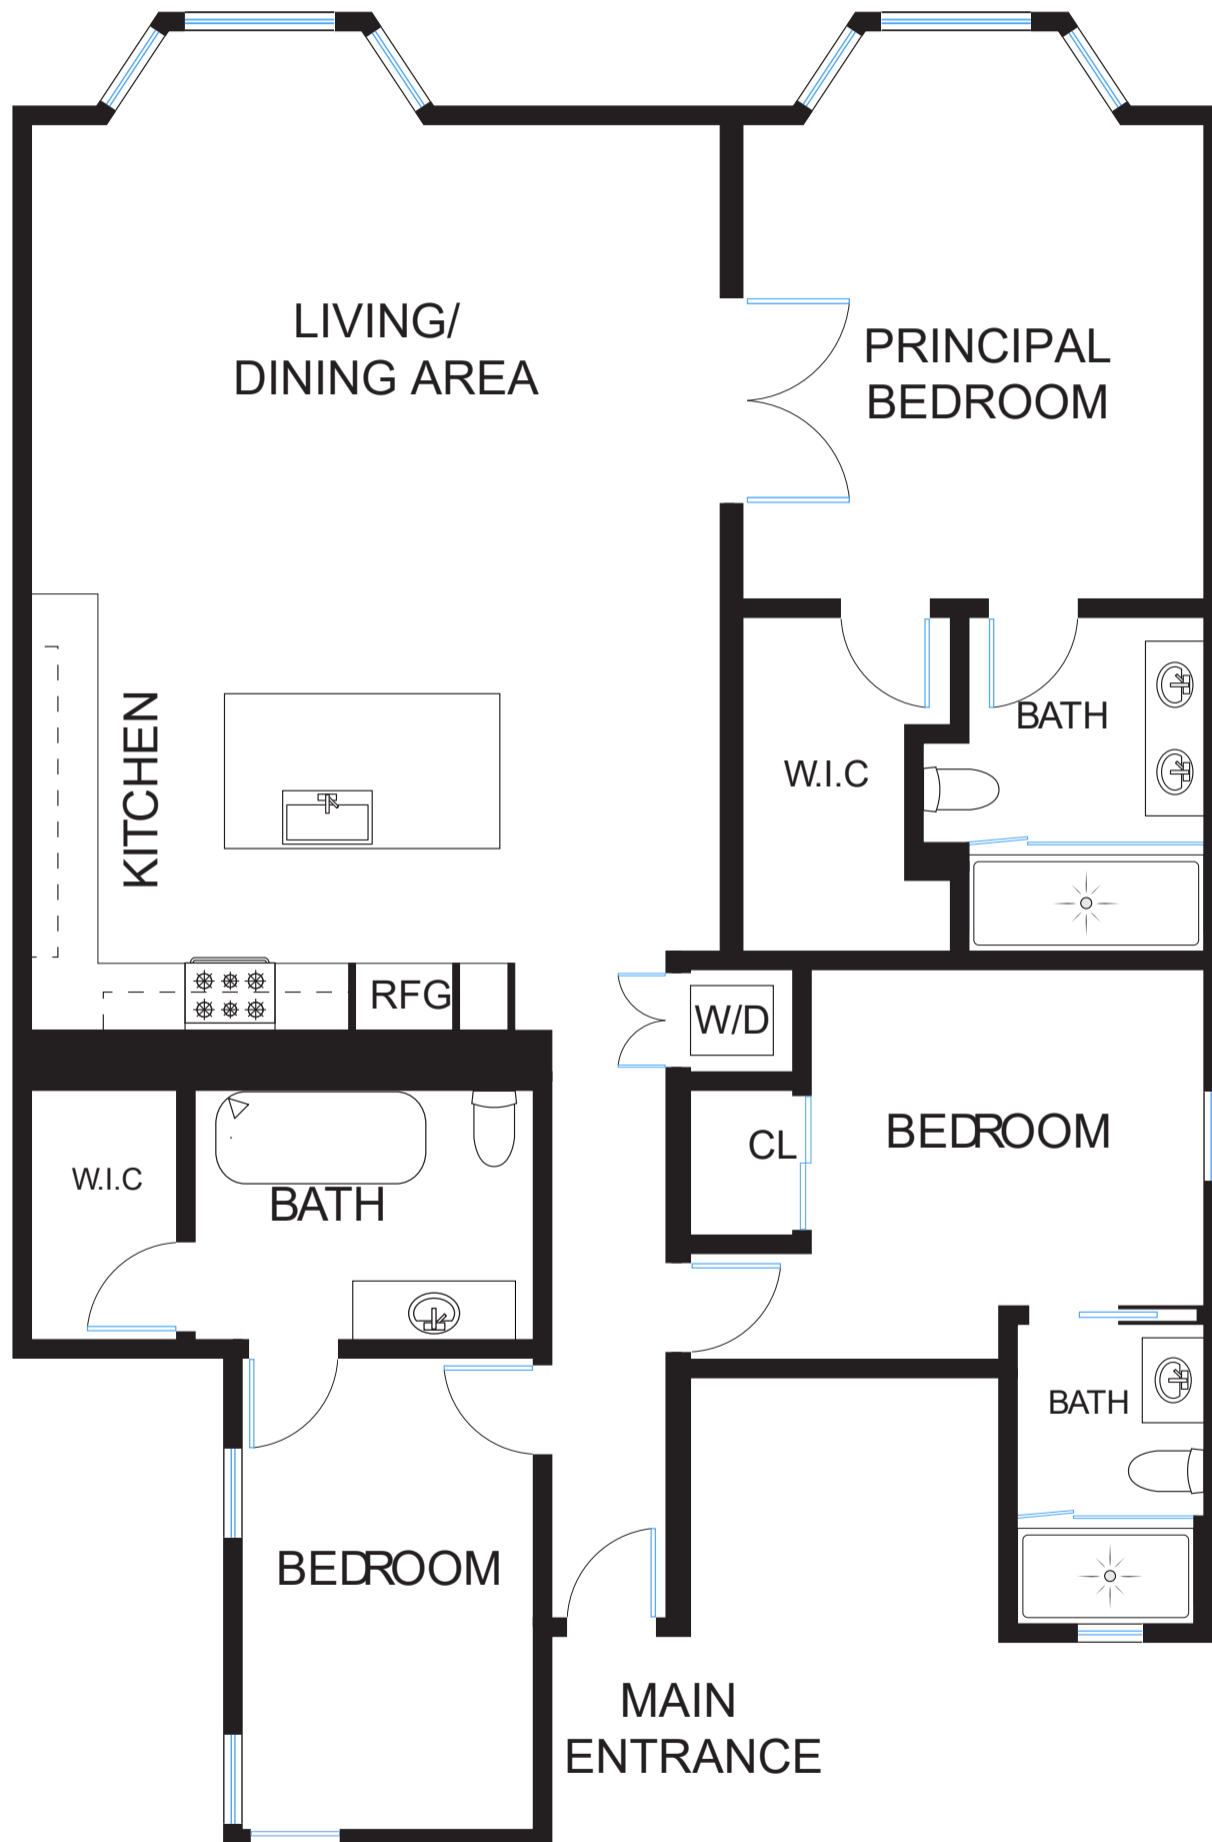

2444 VAN NESS AVE. #4

SAN FRANCISCO

PRESENTED BY : TIM BROWN / MARK BROWN

DRE # : 00580970 / 01850707

BROWN
REAL ESTATE GROUP

DISCLAIMER: RENDERING BY OPEN HOMES PHOTOGRAPHY. SCHEMATIC BASED ON MEASUREMENTS TAKEN ON SITE OF A SIMILAR UNIT. MEASUREMENTS ARE APPROXIMATE AND MAY NOT BE EXACT. DO NOT RELY ON THE ACCURACY OF THIS FLOOR PLAN WHEN DETERMINING THE PRICE OF A PROPERTY OR MAKING DECISIONS REGARDING BUYING OR SELLING OF PROPERTIES WITHOUT INDEPENDENT VERIFICATION.